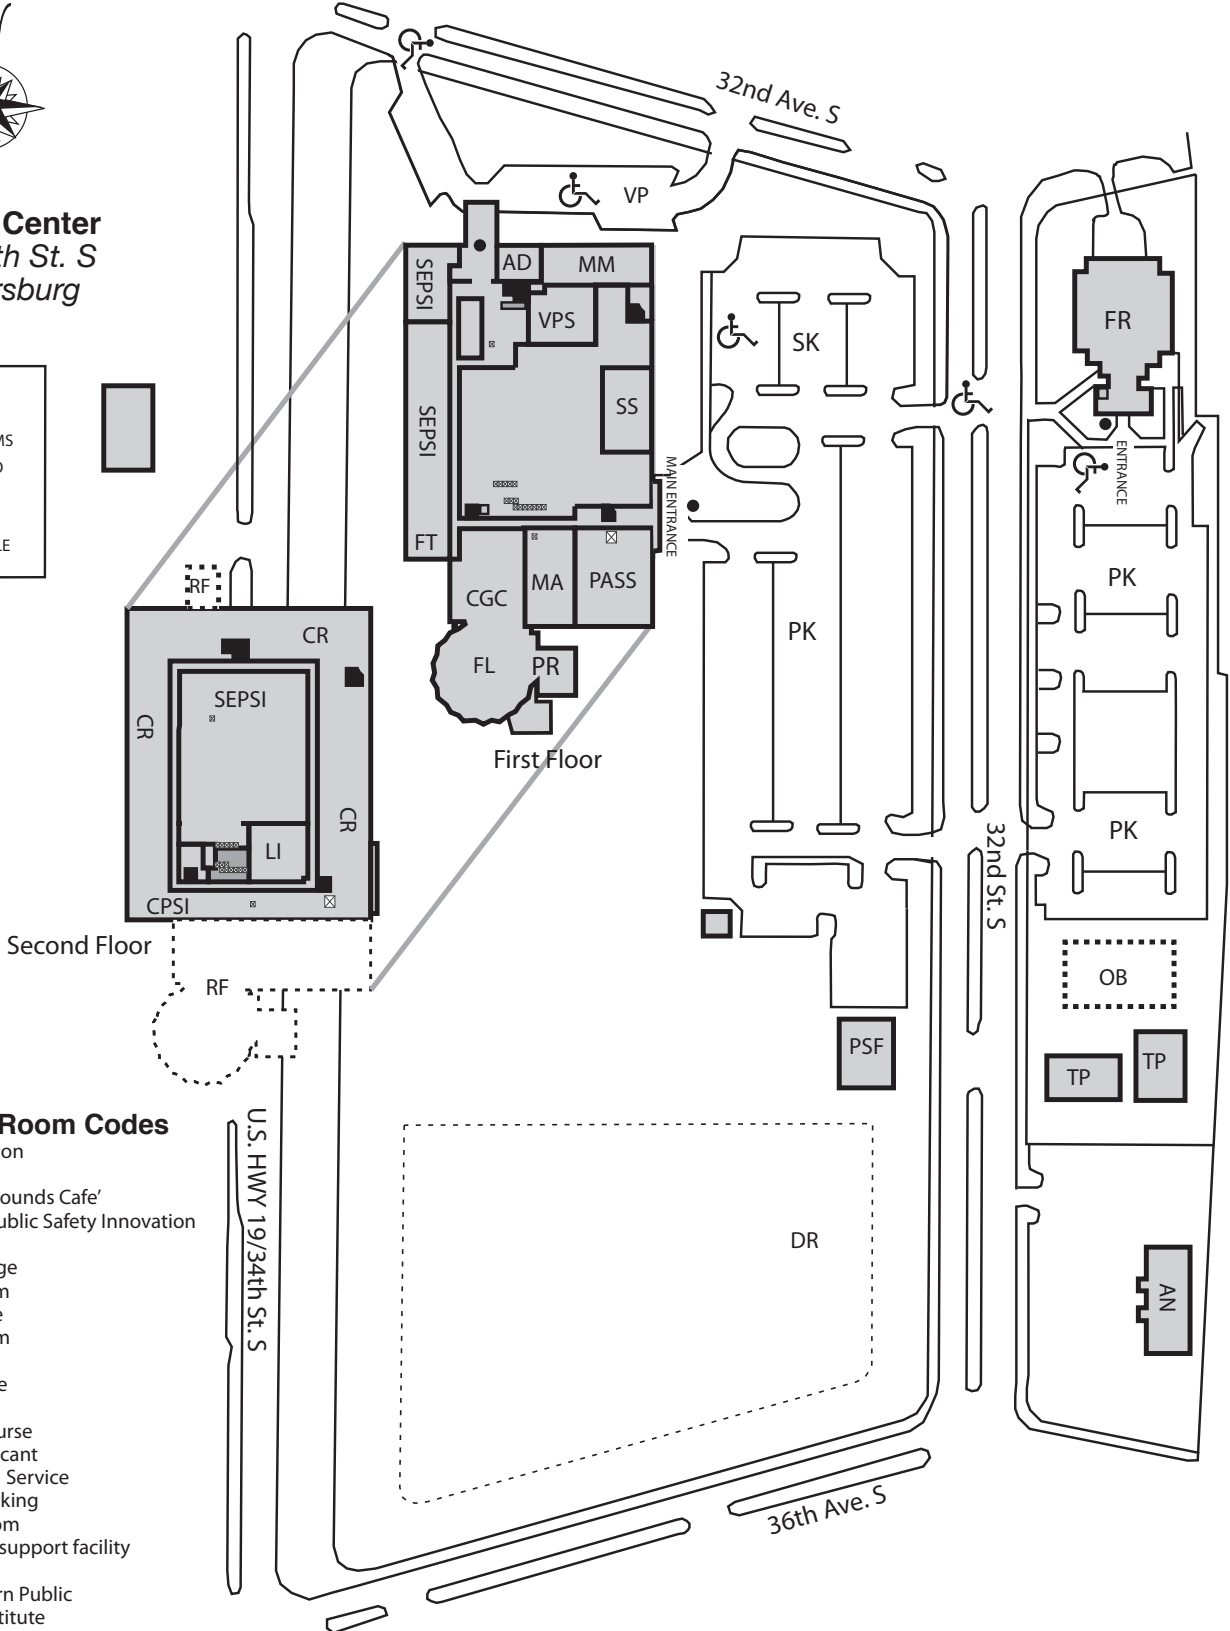

SPC Allstate Center

Allstate Center
3200 34th St. S
St. Petersburg

KEY

	STAIRS
	ELEVATOR
	RESTROOMS
	ACCESS TO DISABLED PARKING
	DISABLED ACCESSIBLE DOORS

Allstate Center Room Codes

- AD - Administration
- AN - Annex
- CGC - Common Grounds Cafe'
- CPSI - Center for Public Safety Innovation
- CR - Classrooms
- DR - Driving Range
- FL - Florida Room
- FR - Firing Range
- FT - Fitness Room
- LI - Library
- MA - Maintenance
- MM - Multimedia
- OB - Obstacle course
- PASS - Police Applicant Screening Service
- PK - Student parking
- PR - Pinellas Room
- PSF - Production support facility
- RF - Roof
- SEPSI - Southeastern Public Safety Institute
- SK - Staff parking
- SS - Student Services
- TV - Television studio
- TP - Training Portable
- VP - Visitor parking
- VPS - Video Production Studio